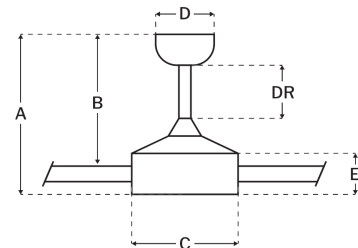

CRAFTMADE™

VNN58FB4

Venn 58" Indoor/Outdoor (Damp) Fan Flat Black

UPC#647881268213

Additional Finishes

VNN58FBSB4
VNN58W4

Measurements

Blade Sweep (in):	58
Downrod Length (in):	6
Height (in):	14.72
Canopy Width (in):	5.91
Product Weight (lbs):	12.79
Lead Wire (in):	80
Carton Length (in):	35.75
Carton Width (in):	14.61
Carton Height (in):	8.66
Carton Cube:	2.62
Carton Weight (lbs):	19.51

Motor

Motor Material:	Silicon Steel
Motor Technology:	DC
Motor Size (mm):	123x67.3
Mounting Options:	Flat or Angled Ceiling
Motor Type:	6-Speed Reversible
Indoor/Outdoor Rating:	Damp

Blades

Number of Blades:	4
Blades Included:	Yes
Blade Finish:	Flat Black
Optional Blade Finishes:	No
Blade Material:	ABS
Blade Sweep:	58"
Blade Pitch:	10

Warranty

Limited Lifetime Warranty

Ceiling Drop Dimensions

A: Total Height w/ 6" Downrod	14.72"
B: Blade to Ceiling Height	8.9"
C: Housing Width	7.32"
D: Canopy Width	5.91"
E: Housing Height	4.25"

Electrical/Lighting