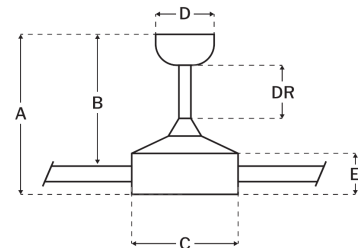

CRAFTMADE™

UT56WW3MR

Utility 56" Fan
White

UPC#647881248765

Additional Finishes

UT56TBNK3MR

Measurements

Blade Sweep (in):	56
Downrod Length (in):	12
Height (in):	18.07
Canopy Width (in):	5.75
Product Weight (lbs):	13.44
Lead Wire (in):	24
Carton Length (in):	25.5
Carton Width (in):	8.6
Carton Height (in):	9.49
Carton Cube:	1.23
Carton Weight (lbs):	15.24

Motor

Motor Material:	Cold Rolled Steel
Motor Technology:	AC
Motor Size (mm):	170x12
Mounting Options:	Flat Ceiling Only
Motor Type:	4-Speed Non-Reversible
Indoor/Outdoor Rating:	Indoor

Blades

Number of Blades:	3
Blades Included:	Yes
Blade Finish:	White
Optional Blade Finishes:	No
Blade Material:	Steel
Blade Sweep:	56"
Blade Pitch:	9

Warranty

Limited Lifetime Warranty

Ceiling Drop Dimensions

A: Total Height w/ 12" Downrod	18.07"
B: Blade to Ceiling Height	16.02"
C: Housing Width	7.87"
D: Canopy Width	5.75"
E: Housing Height	6.6"

Electrical/Lighting