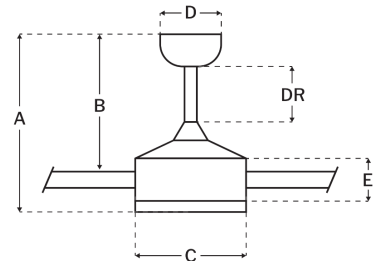

CRAFTMADE™

TRY52FBSB5-NWF

Theiry 52" Fan With Optional Light Kit Flat Black/Satin Brass

UPC#647881271763

Additional Finishes

Measurements

Blade Sweep (in):	52
Downrod Length (in):	6
Height (in):	17.51
Canopy Width (in):	5.91
Product Weight (lbs):	19.84
Lead Wire (in):	80
Carton Length (in):	25.91
Carton Width (in):	11.06
Carton Height (in):	10.94
Carton Cube:	1.82
Carton Weight (lbs):	22.27

Motor

Motor Material:	Silicon Steel
Motor Technology:	DC
Motor Size (mm):	155.5x15
Mounting Options:	Flat or Angled Ceiling
Motor Type:	6-Speed Reversible
Indoor/Outdoor Rating:	Indoor

Blades

Number of Blades:	5
Blades Included:	Yes
Blade Finish:	Flat Black/Black Walnut
Optional Blade Finishes:	No
Blade Material:	Plywood
Blade Sweep:	52"
Blade Pitch:	13

Warranty

Limited Lifetime Warranty

Ceiling Drop Dimensions

A: Total Height w/ 6" Downrod	17.51"
B: Blade to Ceiling Height	14.08"
C: Housing Width	9.13"
D: Canopy Width	5.91"
E: Housing Height	4.47"

Electrical/Lighting