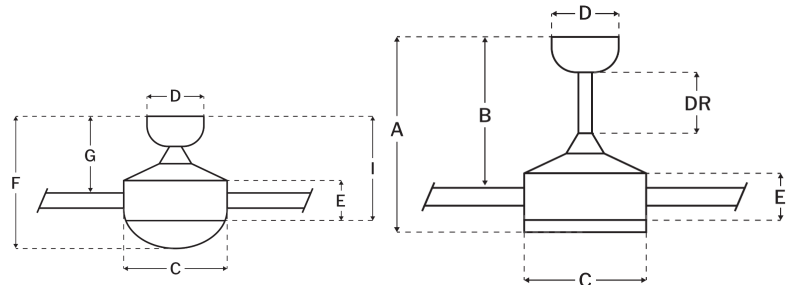

### Measurements

Blade Sweep (in):	52
Downrod Length (in):	6
Height (in):	15.55
Canopy Width (in):	5.12
Product Weight (lbs):	15.01
Lead Wire (in):	76
Carton Length (in):	22.83
Carton Width (in):	8.86
Carton Height (in):	10.12
Carton Cube:	1.18
Carton Weight (lbs):	16.76

### Motor

Motor Material:	Silicon Steel
Motor Technology:	AC
Motor Size (mm):	153x15
Mounting Options:	Flat, Angled, Semi Flush
Motor Type:	4-Speed Reversible
Indoor/Outdoor Rating:	Indoor