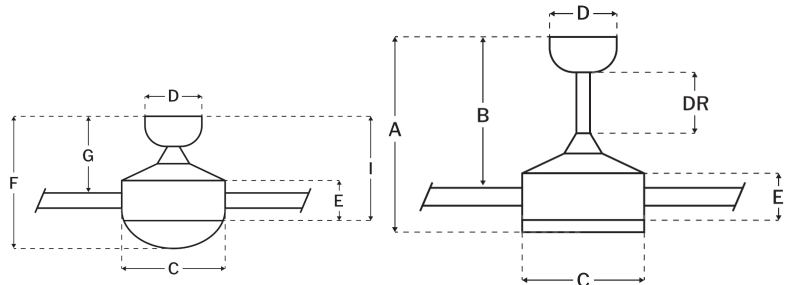

### Measurements

Blade Sweep (in):	52
Downrod Length (in):	6
Height (in):	15.55
Canopy Width (in):	5.12
Product Weight (lbs):	15.01
Lead Wire (in):	76
Carton Length (in):	22.83
Carton Width (in):	8.86
Carton Height (in):	10.12
Carton Cube:	1.18
Carton Weight (lbs):	16.76

### Motor

Motor Material:	Silicon Steel
Motor Technology:	AC
Motor Size (mm):	153x15
Mounting Options:	Flat, Angled, Semi Flush
Motor Type:	4-Speed Reversible
Indoor/Outdoor Rating:	Indoor