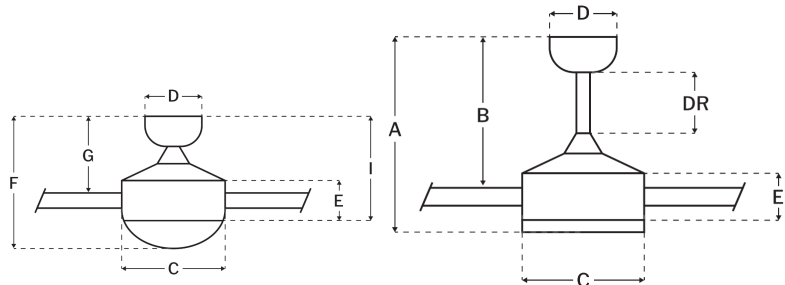

### Measurements

|                       |       |
|-----------------------|-------|
| Blade Sweep (in):     | 52    |
| Downrod Length (in):  | 6     |
| Height (in):          | 15.55 |
| Canopy Width (in):    | 5.12  |
| Product Weight (lbs): | 15.01 |
| Lead Wire (in):       | 76    |
| Carton Length (in):   | 22.83 |
| Carton Width (in):    | 8.86  |
| Carton Height (in):   | 10.12 |
| Carton Cube:          | 1.18  |
| Carton Weight (lbs):  | 16.76 |