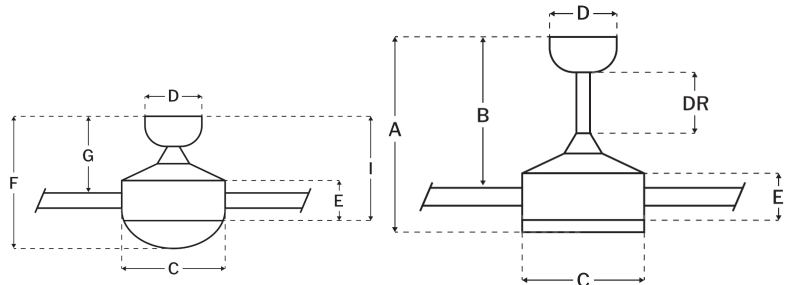

CRAFTMADE™

TEA52ESP4

Teana 52" Fan With Optional Light Kit Espresso

UPC#647881185336

Additional Finishes

TEA52BNK4
TEA52CH4
TEA52FB4
TEA52FBSB4
TEA52SB4
TEA52W4
TEA52WSB4

Measurements

Blade Sweep (in):	52
Downrod Length (in):	6
Height (in):	15.55
Canopy Width (in):	5.12
Product Weight (lbs):	15.01
Lead Wire (in):	76
Carton Length (in):	22.83
Carton Width (in):	8.86
Carton Height (in):	10.12
Carton Cube:	1.18
Carton Weight (lbs):	16.76

Motor

Motor Material:	Silicon Steel
Motor Technology:	AC
Motor Size (mm):	153x15
Mounting Options:	Flat, Angled, Semi Flush
Motor Type:	4-Speed Reversible
Indoor/Outdoor Rating:	Indoor

Blades

Number of Blades:	4
Blades Included:	Yes
Blade Finish:	Espresso/Walnut
Optional Blade Finishes:	No
Blade Material:	Plywood
Blade Sweep:	52"
Blade Pitch:	11.5

Warranty

Limited Lifetime Warranty

Ceiling Drop Dimensions

A: Total Height w/ 6" Downrod	15.55"
B: Blade to Ceiling Height	12.28"
C: Housing Width	7.09"
D: Canopy Width	5.12"
E: Housing Height	9.02"
F: Overall Height	10.83"
G: Blade to Ceiling Height	7.64"