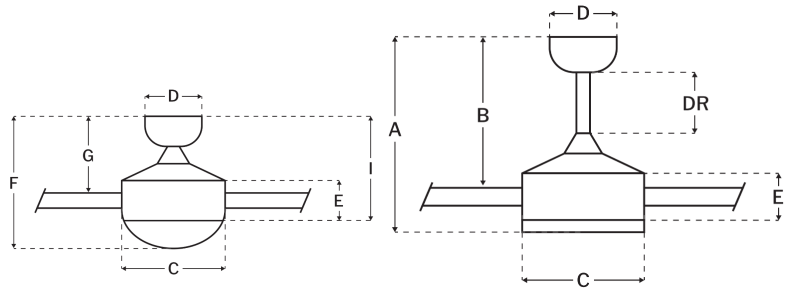

### Measurements

Blade Sweep (in):	52
Downrod Length (in):	6
Height (in):	15.55
Canopy Width (in):	5.12
Product Weight (lbs):	15.01
Lead Wire (in):	76
Carton Length (in):	22.83
Carton Width (in):	8.86
Carton Height (in):	10.12
Carton Cube:	1.18
Carton Weight (lbs):	16.76

### Motor

Motor Material:	Silicon Steel
Motor Technology:	AC
Motor Size (mm):	153x15
Mounting Options:	Flat, Angled, Semi Flush
Motor Type:	4-Speed Reversible
Indoor/Outdoor Rating:	Indoor