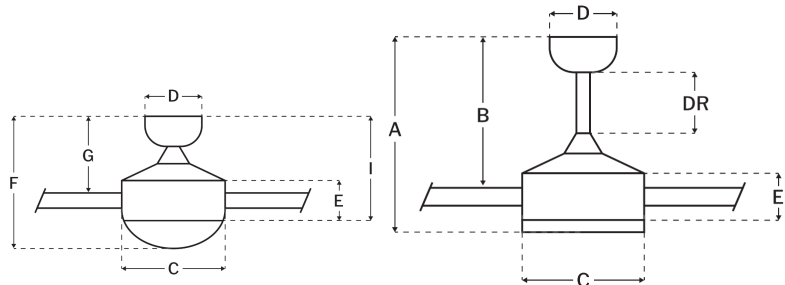

CRAFTMADE™

TEA52BNK4

Teana 52" Fan With Optional Light Kit Brushed Polished Nickel

UPC#647881181734

Additional Finishes

TEA52CH4
TEA52ESP4
TEA52FB4
TEA52FBSB4
TEA52SB4
TEA52W4
TEA52WSB4

Measurements

Blade Sweep (in):	52
Downrod Length (in):	6
Height (in):	15.55
Canopy Width (in):	5.12
Product Weight (lbs):	15.01
Lead Wire (in):	76
Carton Length (in):	22.83
Carton Width (in):	8.86
Carton Height (in):	10.12
Carton Cube:	1.18
Carton Weight (lbs):	16.76

Motor

Motor Material:	Silicon Steel
Motor Technology:	AC
Motor Size (mm):	153x15
Mounting Options:	Flat, Angled, Semi Flush
Motor Type:	4-Speed Reversible
Indoor/Outdoor Rating:	Indoor

Blades

Number of Blades:	4
Blades Included:	Yes
Blade Finish:	Brushed Nickel/Walnut
Optional Blade Finishes:	No
Blade Material:	Plywood
Blade Sweep:	52"
Blade Pitch:	11.5

Warranty

Limited Lifetime Warranty

Ceiling Drop Dimensions

A: Total Height w/ 6" Downrod	15.55"
B: Blade to Ceiling Height	12.28"
C: Housing Width	7.09"
D: Canopy Width	5.12"
E: Housing Height	9.02"
F: Overall Height	10.83"
G: Blade to Ceiling Height	7.64"