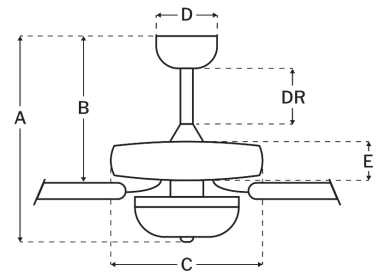

| | |
|-----------------------|-------|
| Blade Sweep (in): | 52 |
| Downrod Length (in): | 4 |
| Height (in): | 18.62 |
| Canopy Width (in): | 5.12 |
| Product Weight (lbs): | 19.4 |
| Lead Wire (in): | 80 |
| Carton Length (in): | 25.79 |
| Carton Width (in): | 12.8 |
| Carton Height (in): | 13.46 |
| Carton Cube: | 2.57 |
| Carton Weight (lbs): | 22.71 |

Motor

| | |
|------------------------|------------------------|
| Motor Material: | Silicon Steel |
| Motor Technology: | AC |
| Motor Size (mm): | 153x15 |
| Mounting Options: | Flat or Angled Ceiling |
| Motor Type: | 3-Speed Reversible |
| Indoor/Outdoor Rating: | Indoor |

Blades

| | |
|--------------------------|------------------|
| Number of Blades: | 5 |
| Blades Included: | Yes |
| Blade Finish: | White/Washed Oak |
| Optional Blade Finishes: | No |
| Blade Material: | MDF |
| Blade Sweep: | 52" |
| Blade Pitch: | 11.5 |

Warranty

Limited Lifetime Warranty

Ceiling Drop Dimensions

| | |
|-------------------------------|--------|
| A: Total Height w/ 4" Downrod | 18.62" |
| B: Blade to Ceiling Height | 8.98" |
| C: Housing Width | 11.02" |
| D: Canopy Width | 5.12" |
| E: Housing Height | 3.54" |