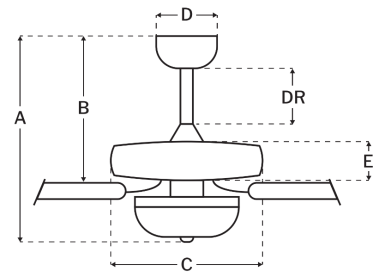

CRAFTMADE™

52" Twist N Click Fan With Integrated Light Kit (3-Light Bowl)

Brushed Polished Nickel

UPC#647881262310

Additional Finishes

TCE52W5C1-C

Measurements

Blade Sweep (in):	52
Downrod Length (in):	4
Height (in):	16.73
Canopy Width (in):	5.12
Product Weight (lbs):	17.42
Lead Wire (in):	80
Carton Length (in):	21.65
Carton Width (in):	12.8
Carton Height (in):	14.06
Carton Cube:	2.25
Carton Weight (lbs):	20.72

Motor

Motor Material:	Silicon Steel
Motor Technology:	AC
Motor Size (mm):	153x15
Mounting Options:	Flat or Angled Ceiling
Motor Type:	3-Speed Reversible
Indoor/Outdoor Rating:	Indoor

Blades

Number of Blades:	5
Blades Included:	Yes
Blade Finish:	Ash/Mahogany
Optional Blade Finishes:	No
Blade Material:	MDF
Blade Sweep:	52"
Blade Pitch:	12

Warranty

Limited Lifetime Warranty

Ceiling Drop Dimensions

A: Total Height w/ 4" Downrod	16.73"
B: Blade to Ceiling Height	8.98"
C: Housing Width	11.02"
D: Canopy Width	5.12"
E: Housing Height	3.54"

Electrical/Lighting