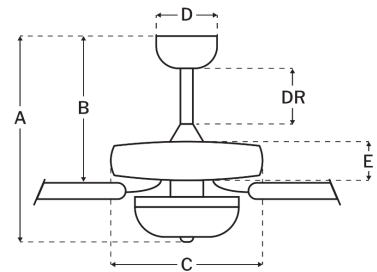

CRAFTMADE™

TCE42W5C1-C

42" Twist N Click Fan With Integrated Light Kit (3-Light Bowl)

White

UPC#647881262365

Additional Finishes

TCE42BNK5C1-C

Measurements

Blade Sweep (in):	42
Downrod Length (in):	4
Height (in):	16.73
Canopy Width (in):	5.12
Product Weight (lbs):	15.87
Lead Wire (in):	80
Carton Length (in):	21.65
Carton Width (in):	12.8
Carton Height (in):	14.06
Carton Cube:	2.25
Carton Weight (lbs):	18.96

Motor

Motor Material:	Silicon Steel
Motor Technology:	AC
Motor Size (mm):	153x13
Mounting Options:	Flat or Angled Ceiling
Motor Type:	3-Speed Reversible
Indoor/Outdoor Rating:	Indoor

Blades

Number of Blades:	5
Blades Included:	Yes
Blade Finish:	White/Washed Oak
Optional Blade Finishes:	No
Blade Material:	MDF
Blade Sweep:	42"
Blade Pitch:	12

Warranty

Limited Lifetime Warranty

Ceiling Drop Dimensions

A: Total Height w/ 4" Downrod	16.73"
B: Blade to Ceiling Height	8.98"
C: Housing Width	11.02"
D: Canopy Width	5.12"
E: Housing Height	3.54"

Electrical/Lighting