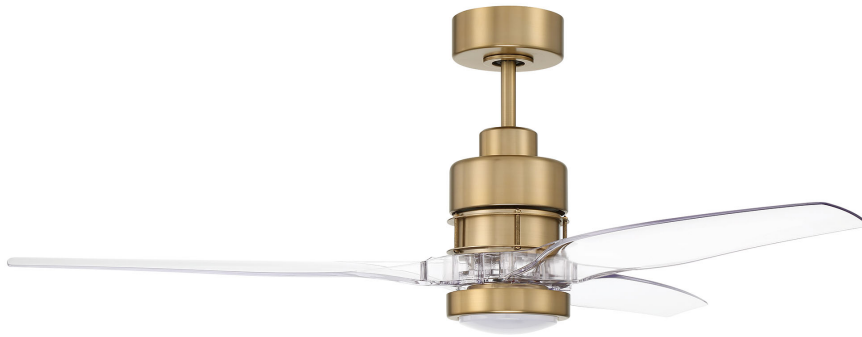

# SON52SB3-CAP-NWF

## Sonnet 52" Fan With Optional Light Kit Satin Brass

UPC#647881271756

### Motor

Motor Material:	Silicon Steel
Motor Technology:	DC
Motor Size (mm):	165x25
Mounting Options:	Flat or Angled Ceiling
Motor Type:	6-Speed Reversible
Indoor/Outdoor Rating:	Indoor