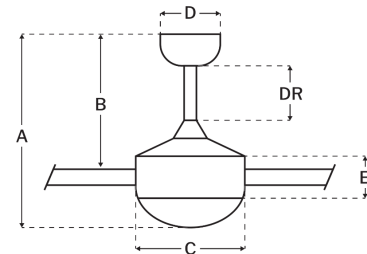

### Measurements

Blade Sweep (in):	52
Downrod Length (in):	6
Height (in):	16.76
Canopy Width (in):	5.98
Product Weight (lbs):	15.43
Lead Wire (in):	80
Carton Length (in):	27.48
Carton Width (in):	8.5
Carton Height (in):	10.55
Carton Cube:	1.43
Carton Weight (lbs):	18.08

### Motor

Motor Material:	Silicon Steel
Motor Technology:	DC
Motor Size (mm):	165x25
Mounting Options:	Flat or Angled Ceiling
Motor Type:	6-Speed Reversible
Indoor/Outdoor Rating:	Indoor

### Blades

Number of Blades:	3
Blades Included:	Yes
Blade Finish:	Clear Acrylic
Optional Blade Finishes:	No
Blade Material:	Polycarbonate
Blade Sweep:	52"
Blade Pitch:	14

### Ceiling Drop Dimensions

A: Total Height w/ 6" Downrod	16.76"
B: Blade to Ceiling Height	12.91"
C: Housing Width	6.32"
D: Canopy Width	5.98"
E: Housing Height	5.12"