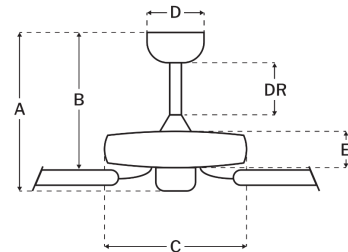

Additional Finishes

S60BNK5-60DWGWN

Measurements

Blade Sweep (in):	60
Downrod Length (in):	4
Height (in):	13.21
Canopy Width (in):	5.51
Product Weight (lbs):	20.79
Lead Wire (in):	76
Carton Length (in):	25.31
Carton Width (in):	12.83
Carton Height (in):	10.35
Carton Cube:	1.95
Carton Weight (lbs):	22.93

Motor

Motor Material:	Silicon Steel
Motor Technology:	AC
Motor Size (mm):	188x20
Mounting Options:	Flat or Angled Ceiling
Motor Type:	3-Speed Reversible
Indoor/Outdoor Rating:	Indoor

Blades

Number of Blades:	5
Blades Included:	Yes
Blade Finish:	White/Washed Oak
Optional Blade Finishes:	No
Blade Material:	Plywood
Blade Sweep:	60"
Blade Pitch:	12.5

Warranty

Limited Lifetime Warranty

Ceiling Drop Dimensions

A: Total Height w/ 4" Downrod	13.21"
B: Blade to Ceiling Height	10.77"
C: Housing Width	11.56"
D: Canopy Width	5.51"
E: Housing Height	4.54"

Electrical/Lighting