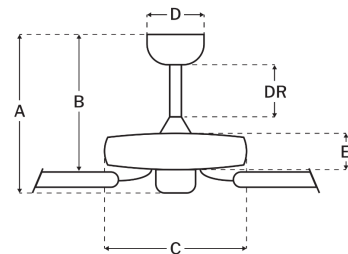

CRAFTMADE™

S60SB5-60BWNFB

Super Pro 60 60" Fan
Satin Brass

UPC#647881220600

Additional Finishes

S60BNK5-60DWGWN

Measurements

Blade Sweep (in):	60
Downrod Length (in):	4
Height (in):	13.21
Canopy Width (in):	5.51
Product Weight (lbs):	20.79
Lead Wire (in):	76
Carton Length (in):	25.31
Carton Width (in):	12.83
Carton Height (in):	10.35
Carton Cube:	1.95
Carton Weight (lbs):	22.93

Motor

Motor Material:	Silicon Steel
Motor Technology:	AC
Motor Size (mm):	188x20
Mounting Options:	Flat or Angled Ceiling
Motor Type:	3-Speed Reversible
Indoor/Outdoor Rating:	Indoor

Blades

Number of Blades:	5
Blades Included:	Yes
Blade Finish:	Black Walnut/Flat Black
Optional Blade Finishes:	No
Blade Material:	Plywood
Blade Sweep:	60"
Blade Pitch:	12.5

Warranty

Limited Lifetime Warranty

Ceiling Drop Dimensions

A: Total Height w/ 4" Downrod	13.21"
B: Blade to Ceiling Height	10.77"
C: Housing Width	11.56"
D: Canopy Width	5.51"
E: Housing Height	4.54"

Electrical/Lighting