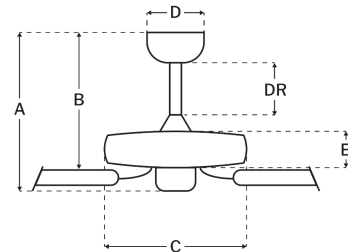

CRAFTMADE™

S60FB5-60FBGW

Super Pro 60 60" Fan
Flat Black

UPC#647881220594

Additional Finishes

S60BNK5-60DWGWN

Measurements

Blade Sweep (in):	60
Downrod Length (in):	4
Height (in):	13.21
Canopy Width (in):	5.51
Product Weight (lbs):	20.79
Lead Wire (in):	76
Carton Length (in):	25.31
Carton Width (in):	12.83
Carton Height (in):	10.35
Carton Cube:	1.95
Carton Weight (lbs):	22.93

Motor

Motor Material:	Silicon Steel
Motor Technology:	AC
Motor Size (mm):	188x20
Mounting Options:	Flat or Angled Ceiling
Motor Type:	3-Speed Reversible
Indoor/Outdoor Rating:	Indoor

Blades

Number of Blades:	5
Blades Included:	Yes
Blade Finish:	Flat Black/Greywood
Optional Blade Finishes:	No
Blade Material:	Plywood
Blade Sweep:	60"
Blade Pitch:	12.5

Warranty

Limited Lifetime Warranty

Ceiling Drop Dimensions

A: Total Height w/ 4" Downrod	13.21"
B: Blade to Ceiling Height	10.77"
C: Housing Width	11.56"
D: Canopy Width	5.51"
E: Housing Height	4.54"

Electrical/Lighting