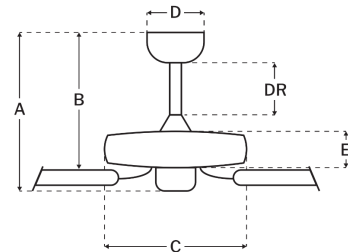

## Measurements

Blade Sweep (in):	60
Downrod Length (in):	4
Height (in):	13.21
Canopy Width (in):	5.51
Product Weight (lbs):	20.79
Lead Wire (in):	76
Carton Length (in):	25.31
Carton Width (in):	12.83
Carton Height (in):	10.35
Carton Cube:	1.95
Carton Weight (lbs):	22.93