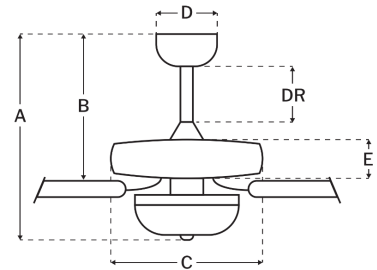

CRAFTMADE™

S119BNK5-60DWGWN

Super Pro 119 60" Fan With Optional Light Kit Brushed Polished Nickel

UPC#647881220525

Additional Finishes

S119BN5-60BNGW

Measurements

Blade Sweep (in):	60
Downrod Length (in):	4
Height (in):	15.99
Canopy Width (in):	5.51
Product Weight (lbs):	22.71
Lead Wire (in):	76
Carton Length (in):	25.31
Carton Width (in):	12.83
Carton Height (in):	10.55
Carton Cube:	1.98
Carton Weight (lbs):	25.24

Motor

Motor Material:	Silicon Steel
Motor Technology:	AC
Motor Size (mm):	188x20
Mounting Options:	Flat or Angled Ceiling
Motor Type:	3-Speed Reversible
Indoor/Outdoor Rating:	Indoor

Blades

Number of Blades:	5
Blades Included:	Yes
Blade Finish:	Driftwood/Grey Walnut
Optional Blade Finishes:	No
Blade Material:	Plywood
Blade Sweep:	60"
Blade Pitch:	12.5

Warranty

Limited Lifetime Warranty

Ceiling Drop Dimensions

A: Total Height w/ 4" Downrod	15.99"
B: Blade to Ceiling Height	10.77"
C: Housing Width	11.56"
D: Canopy Width	5.51"
E: Housing Height	4.54"

Electrical/Lighting