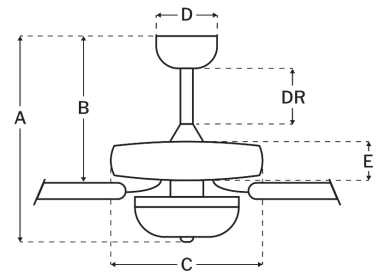

Blade Sweep (in):	60
Downrod Length (in):	4
Height (in):	15.99
Canopy Width (in):	5.51
Product Weight (lbs):	22.71
Lead Wire (in):	76
Carton Length (in):	25.31
Carton Width (in):	12.83
Carton Height (in):	10.55
Carton Cube:	1.98
Carton Weight (lbs):	25.24

Motor

Motor Material:	Silicon Steel
Motor Technology:	AC
Motor Size (mm):	188x20
Mounting Options:	Flat or Angled Ceiling
Motor Type:	3-Speed Reversible
Indoor/Outdoor Rating:	Indoor

Blades

Number of Blades:	5
Blades Included:	Yes
Blade Finish:	Brushed Nickel/Greywood
Optional Blade Finishes:	No
Blade Material:	Plywood
Blade Sweep:	60"
Blade Pitch:	12.5

Warranty

Limited Lifetime Warranty

Ceiling Drop Dimensions

A: Total Height w/ 4" Downrod	15.99"
B: Blade to Ceiling Height	10.77"
C: Housing Width	11.56"
D: Canopy Width	5.51"
E: Housing Height	4.54"

Electrical/Lighting