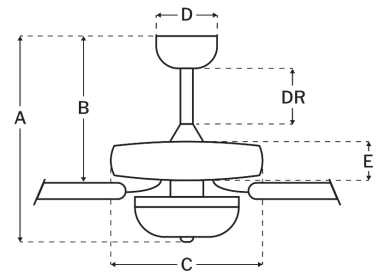

CRAFTMADE™

S112SB5-60BWNFB

Super Pro 112 60" Fan With Integrated Light Kit
Satin Brass

UPC#647881220440

Additional Finishes

S112FB5-60FBGW

Measurements

Blade Sweep (in):	60
Downrod Length (in):	4
Height (in):	13.71
Canopy Width (in):	5.51
Product Weight (lbs):	23.04
Lead Wire (in):	76
Carton Length (in):	26
Carton Width (in):	12.83
Carton Height (in):	10.55
Carton Cube:	2.04
Carton Weight (lbs):	24.76

Motor

Motor Material:	Silicon Steel
Motor Technology:	AC
Motor Size (mm):	188x20
Mounting Options:	Flat or Angled Ceiling
Motor Type:	3-Speed Reversible
Indoor/Outdoor Rating:	Indoor

Blades

Number of Blades:	5
Blades Included:	Yes
Blade Finish:	Black Walnut/Flat Black
Optional Blade Finishes:	No
Blade Material:	Plywood
Blade Sweep:	60"
Blade Pitch:	12.5

Warranty

Limited Lifetime Warranty

Ceiling Drop Dimensions

A: Total Height w/ 4" Downrod	13.71"
B: Blade to Ceiling Height	10.77"
C: Housing Width	11.56"
D: Canopy Width	5.51"
E: Housing Height	4.54"

Electrical/Lighting