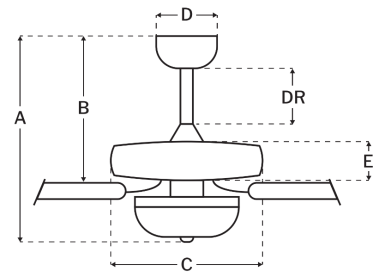

CRAFTMADE™

S104FB5-60FBGW

Super Pro 104 60" Fan With Integrated Light Kit Flat Black

UPC#647881220327

Additional Finishes

S104BNK5-60DWGWN
S104ESP5-60ESPWLN
S104FBSB5-60BWNFB
S104WPLN5-60WWOK

Measurements

Blade Sweep (in):	60
Downrod Length (in):	4
Height (in):	18.71
Canopy Width (in):	5.51
Product Weight (lbs):	24.8
Lead Wire (in):	76
Carton Length (in):	26.3
Carton Width (in):	12.83
Carton Height (in):	11.34
Carton Cube:	2.22
Carton Weight (lbs):	28.02

Motor

Motor Material:	Silicon Steel
Motor Technology:	AC
Motor Size (mm):	188x20
Mounting Options:	Flat or Angled Ceiling
Motor Type:	3-Speed Reversible
Indoor/Outdoor Rating:	Indoor

Blades

Number of Blades:	5
Blades Included:	Yes
Blade Finish:	Flat Black/Greywood
Optional Blade Finishes:	No
Blade Material:	Plywood
Blade Sweep:	60"
Blade Pitch:	12.5

Warranty

Limited Lifetime Warranty

Ceiling Drop Dimensions

A: Total Height w/ 4" Downrod	18.71"
B: Blade to Ceiling Height	10.77"
C: Housing Width	11.56"
D: Canopy Width	5.51"
E: Housing Height	4.54"

Electrical/Lighting