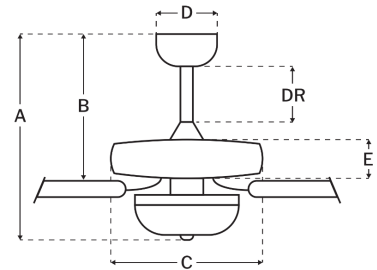

CRAFTMADE™

S104ESP5-60ESPWLN

Super Pro 104 60" Fan With Integrated Light Kit Espresso

UPC#647881220310

Additional Finishes

S104BNK5-60DWGWN
S104FB5-60FBGW
S104FBSB5-60BWNFB
S104WPLN5-60WWOK

Measurements

Blade Sweep (in):	60
Downrod Length (in):	4
Height (in):	18.71
Canopy Width (in):	5.51
Product Weight (lbs):	24.8
Lead Wire (in):	76
Carton Length (in):	26.3
Carton Width (in):	12.83
Carton Height (in):	11.34
Carton Cube:	2.22
Carton Weight (lbs):	28.02

Motor

Motor Material:	Silicon Steel
Motor Technology:	AC
Motor Size (mm):	188x20
Mounting Options:	Flat or Angled Ceiling
Motor Type:	3-Speed Reversible
Indoor/Outdoor Rating:	Indoor

Blades

Number of Blades:	5
Blades Included:	Yes
Blade Finish:	Espresso/Walnut
Optional Blade Finishes:	No
Blade Material:	Plywood
Blade Sweep:	60"
Blade Pitch:	12.5

Warranty

Limited Lifetime Warranty

Ceiling Drop Dimensions

A: Total Height w/ 4" Downrod	18.71"
B: Blade to Ceiling Height	10.77"
C: Housing Width	11.56"
D: Canopy Width	5.51"
E: Housing Height	4.54"

Electrical/Lighting