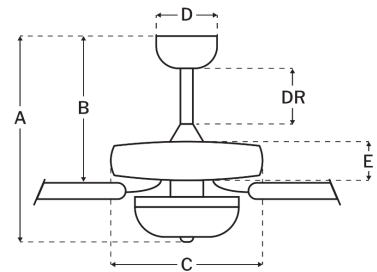

Measurements

Blade Sweep (in):	60
Downrod Length (in):	4
Height (in):	17.5
Canopy Width (in):	5.51
Product Weight (lbs):	27.34
Lead Wire (in):	76
Carton Length (in):	26.3
Carton Width (in):	13.62
Carton Height (in):	10.55
Carton Cube:	2.19
Carton Weight (lbs):	29.56

Energy Guide

Airflow at High Speed:	6555
Energy Guide Airflow:	4324
Energy Guide Watts:	51
Efficiency (CFM/Watt):	84
Est. Yearly Energy Cost:	$14
Certifications:	ULus
Title 20:	Yes
Title 24 (JA8):	No
Safety Cable:	No

Motor

Motor Material:	Silicon Steel
Motor Technology:	AC
Motor Size (mm):	188x20
Mounting Options:	Flat or Angled Ceiling
Motor Type:	3-Speed Reversible
Indoor/Outdoor Rating:	Indoor

Blades

Number of Blades:	5
Blades Included:	Yes
Blade Finish:	White/Washed Oak
Optional Blade Finishes:	No
Blade Material:	Plywood
Blade Sweep:	60"
Blade Pitch:	12.5

Warranty

Limited Lifetime Warranty

Ceiling Drop Dimensions

A: Total Height w/ 4" Downrod	17.5"
B: Blade to Ceiling Height	10.77"
C: Housing Width	11.56"
D: Canopy Width	5.51"
E: Housing Height	4.54"

Electrical/Lighting

Amps (High Speed):	0.73
Light Source Type:	LED
Number of Bulbs:	3
Bulbs Included:	Yes
Total Lighting Wattage:	21
Dimmable:	No
Delivered Lumens:	2400
CRI:	80
Color Temp:	3000K
Lens Type:	Clear Glass
Lens Cover:	N/A
Uplight:	No
Control Type Included:	Pull Chain
Optional Controls:	Available
WiFi Enabled:	No

This item is not available for sale or shipment to Canada