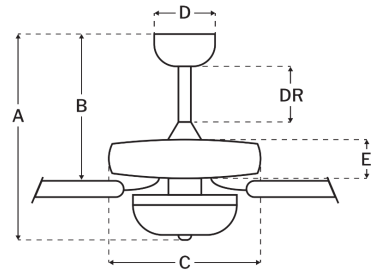

### Measurements

Blade Sweep (in):	60
Downrod Length (in):	4
Height (in):	17.5
Canopy Width (in):	5.51
Product Weight (lbs):	27.34
Lead Wire (in):	76
Carton Length (in):	26.3
Carton Width (in):	13.62
Carton Height (in):	10.55
Carton Cube:	2.19
Carton Weight (lbs):	29.56

### Motor

Motor Material:	Silicon Steel
Motor Technology:	AC
Motor Size (mm):	188x20
Mounting Options:	Flat or Angled Ceiling
Motor Type:	3-Speed Reversible
Indoor/Outdoor Rating:	Indoor

### Blades

Number of Blades:	5
Blades Included:	Yes
Blade Finish:	White/Washed Oak
Optional Blade Finishes:	No
Blade Material:	Plywood
Blade Sweep:	60"
Blade Pitch:	12.5

### Ceiling Drop Dimensions

A: Total Height w/ 4" Downrod	17.5"
B: Blade to Ceiling Height	10.77"
C: Housing Width	11.56"
D: Canopy Width	5.51"
E: Housing Height	4.54"