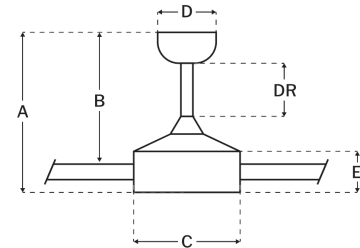

CRAFTMADE™

RVL28SB4-NWF

Reveal 24" Fandelier With Integrated Light Kit

Satin Brass

UPC#647881271732

Additional Finishes

Measurements

Blade Sweep (in):	24
Downrod Length (in):	6
Height (in):	17.31
Canopy Width (in):	6.03
Product Weight (lbs):	30.86
Lead Wire (in):	80
Carton Length (in):	31.1
Carton Width (in):	31.1
Carton Height (in):	12.2
Carton Cube:	6.83
Carton Weight (lbs):	39.68

Motor

Motor Material:	Silicon Steel
Motor Technology:	DC
Motor Size (mm):	123x10
Mounting Options:	Flat or Angled Ceiling
Motor Type:	6-Speed Reversible
Indoor/Outdoor Rating:	Indoor

Blades

Number of Blades:	4
Blades Included:	Yes
Blade Finish:	Clear Acrylic
Optional Blade Finishes:	No
Blade Material:	Polycarbonate
Blade Sweep:	24"
Blade Pitch:	14

Warranty

Limited Lifetime Warranty

Ceiling Drop Dimensions

A: Total Height w/ 6" Downrod	17.31"
B: Blade to Ceiling Height	14.36"
C: Housing Width	6.08"
D: Canopy Width	6.03"
E: Housing Height	6.24"

Electrical/Lighting