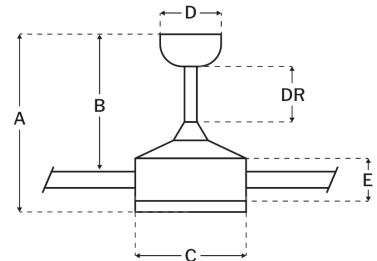

CRAFTMADE™

RSV32FBSB5

The Reserve 32" Fandelier Flat Black/Satin Brass

UPC#647881254292

Additional Finishes

RSV32WSB5

Measurements

Blade Sweep (in):	24
Downrod Length (in):	8
Height (in):	19.54
Canopy Width (in):	5.85
Product Weight (lbs):	17.64
Lead Wire (in):	80
Carton Length (in):	34.64
Carton Width (in):	33.46
Carton Height (in):	17.13
Carton Cube:	11.49
Carton Weight (lbs):	30.86

Motor

Motor Material:	Silicon Steel
Motor Technology:	DC
Motor Size (mm):	153x62.3
Mounting Options:	Flat or Angled Ceiling
Motor Type:	6-Speed Reversible
Indoor/Outdoor Rating:	Indoor

Blades

Number of Blades:	5
Blades Included:	Yes
Blade Finish:	Flat Black
Optional Blade Finishes:	No
Blade Material:	MDF
Blade Sweep:	24"
Blade Pitch:	16

Warranty

Limited Lifetime Warranty

Ceiling Drop Dimensions

A: Total Height w/ 8" Downrod	19.54"
B: Blade to Ceiling Height	16.14"
C: Housing Width	5.98"
D: Canopy Width	5.85"
E: Housing Height	3.23"

Electrical/Lighting