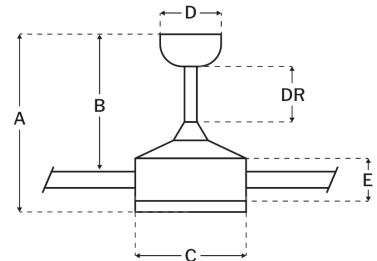

CRAFTMADE™

RSH84FB8

Rush 84" Fan With Optional Light Kit Flat Black

UPC#647881250454

Additional Finishes

RSH84PN8
RSH84W8

Measurements

Blade Sweep (in):	84
Downrod Length (in):	6
Height (in):	15.04
Canopy Width (in):	5.87
Product Weight (lbs):	32.85
Lead Wire (in):	80
Carton Length (in):	39.76
Carton Width (in):	12.2
Carton Height (in):	11.61
Carton Cube:	3.14
Carton Weight (lbs):	37.26

Motor

Motor Material:	Silicon Steel
Motor Technology:	DC
Motor Size (mm):	168x30
Mounting Options:	Downrod Only*
Motor Type:	6-Speed Reversible
Indoor/Outdoor Rating:	Wet

Blades

Number of Blades:	8
Blades Included:	Yes
Blade Finish:	Flat Black
Optional Blade Finishes:	No
Blade Material:	Aluminum
Blade Sweep:	84"
Blade Pitch:	3.5

Warranty

Limited Lifetime Warranty

Ceiling Drop Dimensions

A: Total Height w/ 6" Downrod	15.04"
B: Blade to Ceiling Height	12.01"
C: Housing Width	9.53"
D: Canopy Width	5.87"
E: Housing Height	5.71"

Electrical/Lighting