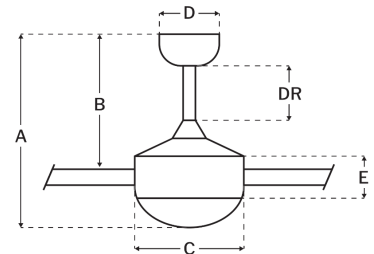

CRAFTMADE™

PIL52BNK3

Pill 52" Fan With Integrated Light Kit Brushed Polished Nickel

UPC#647881220976

Additional Finishes

Measurements

Blade Sweep (in):	52
Downrod Length (in):	6
Height (in):	19.42
Canopy Width (in):	5.83
Product Weight (lbs):	12.63
Lead Wire (in):	80
Carton Length (in):	25.79
Carton Width (in):	10
Carton Height (in):	10.91
Carton Cube:	1.63
Carton Weight (lbs):	14.96

Motor

Motor Material:	Silicon Steel
Motor Technology:	DC
Motor Size (mm):	125x20
Mounting Options:	Flat or Angled Ceiling
Motor Type:	6-Speed Reversible
Indoor/Outdoor Rating:	Indoor

Blades

Number of Blades:	3
Blades Included:	Yes
Blade Finish:	Flat Black
Optional Blade Finishes:	No
Blade Material:	Plywood
Blade Sweep:	52"
Blade Pitch:	14

Warranty

Limited Lifetime Warranty

Ceiling Drop Dimensions

A: Total Height w/ 6" Downrod	19.42"
B: Blade to Ceiling Height	12.95"
C: Housing Width	7.72"
D: Canopy Width	5.83"
E: Housing Height	13.2"

Electrical/Lighting