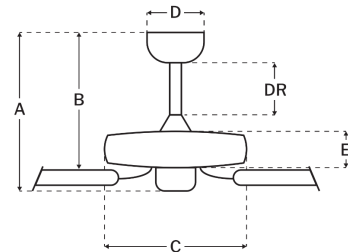

CRAFTMADE™

P52WPLN5-52WWOK

Pro Plus 52" Fan
White/Polished Nickel

UPC#647881248826

Additional Finishes

P52BN5-52BNGW
P52BNK5-52DWGWN
P52ESP5-52ESPWLN
P52FB5-52FBGW
P52SB5-52BWNFB
P52W5-52WWOK

Measurements

Blade Sweep (in):	52
Downrod Length (in):	4
Height (in):	13.52
Canopy Width (in):	5.51
Product Weight (lbs):	14.01
Lead Wire (in):	76
Carton Length (in):	20.75
Carton Width (in):	13
Carton Height (in):	11.25
Carton Cube:	1.76
Carton Weight (lbs):	16.06

Motor

Motor Material:	Silicon Steel
Motor Technology:	AC
Motor Size (mm):	153x13
Mounting Options:	Flat or Angled Ceiling
Motor Type:	3-Speed Reversible
Indoor/Outdoor Rating:	Indoor

Blades

Number of Blades:	5
Blades Included:	Yes
Blade Finish:	White/Washed Oak
Optional Blade Finishes:	No
Blade Material:	MDF
Blade Sweep:	52"
Blade Pitch:	11.5

Warranty

Limited Lifetime Warranty

Ceiling Drop Dimensions

A: Total Height w/ 4" Downrod	13.52"
B: Blade to Ceiling Height	11.25"
C: Housing Width	11.56"
D: Canopy Width	5.51"
E: Housing Height	4.54"

Electrical/Lighting