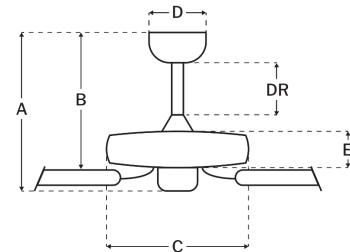

### Measurements

Blade Sweep (in):	52
Downrod Length (in):	4
Height (in):	13.52
Canopy Width (in):	5.51
Product Weight (lbs):	14.01
Lead Wire (in):	76
Carton Length (in):	20.75
Carton Width (in):	13
Carton Height (in):	11.25
Carton Cube:	1.76
Carton Weight (lbs):	16.06

### Ceiling Drop Dimensions

A: Total Height w/ 4" Downrod	13.52"
B: Blade to Ceiling Height	11.25"
C: Housing Width	11.56"
D: Canopy Width	5.51"
E: Housing Height	4.54"