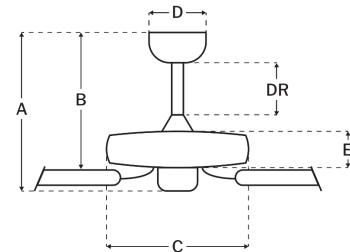

CRAFTMADE™

P52SB5-52BWNFB

Pro Plus 52" Fan
Satin Brass

UPC#647881219703

Additional Finishes

P52BN5-52BNGW
P52BNK5-52DWGWN
P52ESP5-52ESPWLN
P52FB5-52FBGW
P52W5-52WWOK
P52WPLN5-52WWOK

Measurements

Blade Sweep (in):	52
Downrod Length (in):	4
Height (in):	13.52
Canopy Width (in):	5.51
Product Weight (lbs):	14.01
Lead Wire (in):	76
Carton Length (in):	20.75
Carton Width (in):	13
Carton Height (in):	11.25
Carton Cube:	1.76
Carton Weight (lbs):	16.06

Motor

Motor Material:	Silicon Steel
Motor Technology:	AC
Motor Size (mm):	153x13
Mounting Options:	Flat or Angled Ceiling
Motor Type:	3-Speed Reversible
Indoor/Outdoor Rating:	Indoor

Blades

Number of Blades:	5
Blades Included:	Yes
Blade Finish:	Black Walnut/Flat Black
Optional Blade Finishes:	No
Blade Material:	MDF
Blade Sweep:	52"
Blade Pitch:	11.5

Warranty

Limited Lifetime Warranty

Ceiling Drop Dimensions

A: Total Height w/ 4" Downrod	13.52"
B: Blade to Ceiling Height	11.25"
C: Housing Width	11.56"
D: Canopy Width	5.51"
E: Housing Height	4.54"

Electrical/Lighting