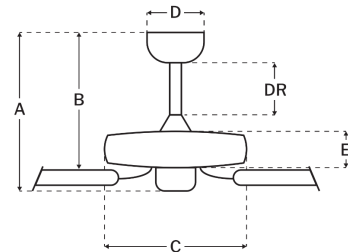

CRAFTMADE™

P52FB5-52FBGW

Pro Plus 52" Fan
Flat Black

UPC#647881219666

Additional Finishes

P52BN5-52BNGW
P52BNK5-52DWGWN
P52ESP5-52ESPWLN
P52SB5-52BWNFB
P52W5-52WWOK
P52WPLN5-52WWOK

Measurements

Blade Sweep (in):	52
Downrod Length (in):	4
Height (in):	13.52
Canopy Width (in):	5.51
Product Weight (lbs):	14.01
Lead Wire (in):	76
Carton Length (in):	20.75
Carton Width (in):	13
Carton Height (in):	11.25
Carton Cube:	1.76
Carton Weight (lbs):	16.06

Motor

Motor Material:	Silicon Steel
Motor Technology:	AC
Motor Size (mm):	153x13
Mounting Options:	Flat or Angled Ceiling
Motor Type:	3-Speed Reversible
Indoor/Outdoor Rating:	Indoor

Blades

Number of Blades:	5
Blades Included:	Yes
Blade Finish:	Flat Black/Greywood
Optional Blade Finishes:	No
Blade Material:	MDF
Blade Sweep:	52"
Blade Pitch:	11.5

Warranty

Limited Lifetime Warranty

Ceiling Drop Dimensions

A: Total Height w/ 4" Downrod	13.52"
B: Blade to Ceiling Height	11.25"
C: Housing Width	11.56"
D: Canopy Width	5.51"
E: Housing Height	4.54"

Electrical/Lighting