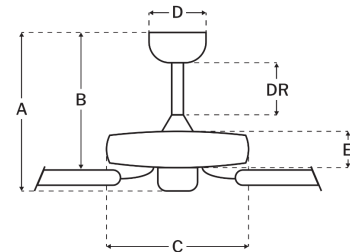

## Measurements

Blade Sweep (in):	52
Downrod Length (in):	4
Height (in):	13.52
Canopy Width (in):	5.51
Product Weight (lbs):	14.01
Lead Wire (in):	76
Carton Length (in):	20.75
Carton Width (in):	13
Carton Height (in):	11.25
Carton Cube:	1.76
Carton Weight (lbs):	16.06

## Motor

Motor Material:	Silicon Steel
Motor Technology:	AC
Motor Size (mm):	153x13
Mounting Options:	Flat or Angled Ceiling
Motor Type:	3-Speed Reversible
Indoor/Outdoor Rating:	Indoor

## Ceiling Drop Dimensions

A: Total Height w/ 4" Downrod	13.52"
B: Blade to Ceiling Height	11.25"
C: Housing Width	11.56"
D: Canopy Width	5.51"
E: Housing Height	4.54"