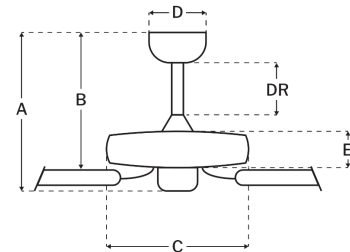

Measurements

Blade Sweep (in):	52
Downrod Length (in):	4
Height (in):	13.52
Canopy Width (in):	5.51
Product Weight (lbs):	14.01
Lead Wire (in):	76
Carton Length (in):	20.75
Carton Width (in):	13
Carton Height (in):	11.25
Carton Cube:	1.76
Carton Weight (lbs):	16.06

Energy Guide

Airflow at High Speed:	4725
Energy Guide Airflow:	3445
Energy Guide Watts:	42
Efficiency (CFM/Watt):	82
Est. Yearly Energy Cost:	$12
Certifications:	ULus
Title 20:	N/A
Title 24 (JA8):	N/A
Safety Cable:	No

Motor

Motor Material:	Silicon Steel
Motor Technology:	AC
Motor Size (mm):	153x13
Mounting Options:	Flat or Angled Ceiling
Motor Type:	3-Speed Reversible
Indoor/Outdoor Rating:	Indoor

Blades

Number of Blades:	5
Blades Included:	Yes
Blade Finish:	Driftwood/Grey Walnut
Optional Blade Finishes:	No
Blade Material:	MDF
Blade Sweep:	52"
Blade Pitch:	11.5

Warranty

Limited Lifetime Warranty

Ceiling Drop Dimensions

A: Total Height w/ 4" Downrod	13.52"
B: Blade to Ceiling Height	11.25"
C: Housing Width	11.56"
D: Canopy Width	5.51"
E: Housing Height	4.54"

Electrical/Lighting

Amps (High Speed):	0.56
Light Source Type:	N/A
Number of Bulbs:	N/A
Bulbs Included:	N/A
Total Lighting Wattage:	N/A
Dimmable:	N/A
Delivered Lumens:	N/A
CRI:	N/A
Color Temp:	N/A
Lens Type:	N/A
Lens Cover:	N/A
Uplight:	No
Control Type Included:	Pull Chain
Optional Controls:	Available
WiFi Enabled:	No

This item is not
available for sale
or shipment to
Canada