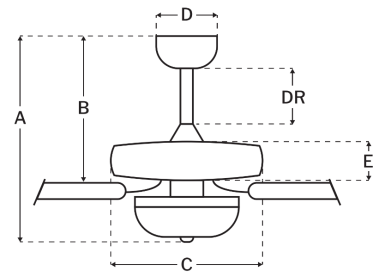

CRAFTMADE™

P211W5-52WWOK

Pro Plus 211 52" Fan With Optional Light Kit White

UPC#647881219932

Additional Finishes

P211BN5-52BNGW
P211BNK5-52DWGWN
P211ESP5-52ESPWLN
P211FB5-52FBGW

Measurements

Blade Sweep (in):	52
Downrod Length (in):	4
Height (in):	17.97
Canopy Width (in):	5.12
Product Weight (lbs):	16.2
Lead Wire (in):	76
Carton Length (in):	25.12
Carton Width (in):	12.83
Carton Height (in):	10.75
Carton Cube:	2.01
Carton Weight (lbs):	19

Motor

Motor Material:	Silicon Steel
Motor Technology:	AC
Motor Size (mm):	153x13
Mounting Options:	Flat or Angled Ceiling
Motor Type:	3-Speed Reversible
Indoor/Outdoor Rating:	Indoor

Blades

Number of Blades:	5
Blades Included:	Yes
Blade Finish:	White/Washed Oak
Optional Blade Finishes:	No
Blade Material:	MDF
Blade Sweep:	52"
Blade Pitch:	11.5

Warranty

Limited Lifetime Warranty

Ceiling Drop Dimensions

A: Total Height w/ 4" Downrod	17.97"
B: Blade to Ceiling Height	11.25"
C: Housing Width	11.56"
D: Canopy Width	5.12"
E: Housing Height	4.54"

Electrical/Lighting