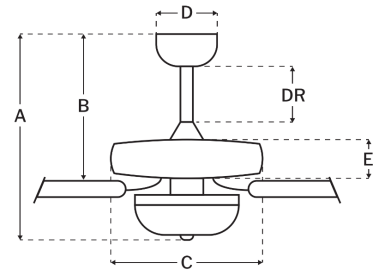

CRAFTMADE™

P211FB5-52FBGW

Pro Plus 211 52" Fan With Optional Light Kit Flat Black

UPC#647881219918

Additional Finishes

P211BN5-52BNGW
P211BNK5-52DWGWN
P211ESP5-52ESPWLN
P211W5-52WWOK

Measurements

Blade Sweep (in):	52
Downrod Length (in):	4
Height (in):	17.97
Canopy Width (in):	5.12
Product Weight (lbs):	16.2
Lead Wire (in):	76
Carton Length (in):	25.12
Carton Width (in):	12.83
Carton Height (in):	10.75
Carton Cube:	2.01
Carton Weight (lbs):	19

Motor

Motor Material:	Silicon Steel
Motor Technology:	AC
Motor Size (mm):	153x13
Mounting Options:	Flat or Angled Ceiling
Motor Type:	3-Speed Reversible
Indoor/Outdoor Rating:	Indoor

Blades

Number of Blades:	5
Blades Included:	Yes
Blade Finish:	Flat Black/Greywood
Optional Blade Finishes:	No
Blade Material:	MDF
Blade Sweep:	52"
Blade Pitch:	11.5

Warranty

Limited Lifetime Warranty

Ceiling Drop Dimensions

A: Total Height w/ 4" Downrod	17.97"
B: Blade to Ceiling Height	11.25"
C: Housing Width	11.56"
D: Canopy Width	5.12"
E: Housing Height	4.54"

Electrical/Lighting