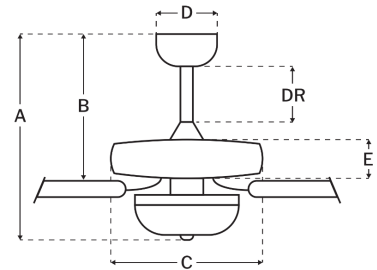

Motor

Motor Material:	Silicon Steel
Motor Technology:	AC
Motor Size (mm):	153x13
Mounting Options:	Flat or Angled Ceiling
Motor Type:	3-Speed Reversible
Indoor/Outdoor Rating:	Indoor

Blades

Number of Blades:	5
Blades Included:	Yes
Blade Finish:	Espresso/Walnut
Optional Blade Finishes:	No
Blade Material:	MDF
Blade Sweep:	52"
Blade Pitch:	11.5

Warranty

Limited Lifetime Warranty

Ceiling Drop Dimensions

A: Total Height w/ 4" Downrod	17.97"
B: Blade to Ceiling Height	11.25"
C: Housing Width	11.56"
D: Canopy Width	5.12"
E: Housing Height	4.54"

Electrical/Lighting