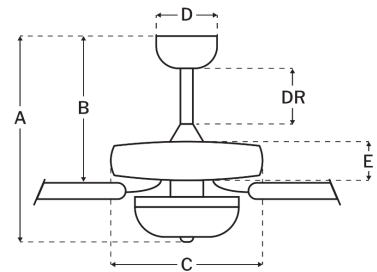

Measurements

Blade Sweep (in):	52
Downrod Length (in):	4
Height (in):	16.3
Canopy Width (in):	5.51
Product Weight (lbs):	16.34
Lead Wire (in):	76
Carton Length (in):	21.57
Carton Width (in):	12.83
Carton Height (in):	10.94
Carton Cube:	1.75
Carton Weight (lbs):	18.48

Energy Guide

Airflow at High Speed:	4675
Energy Guide Airflow:	3399
Energy Guide Watts:	42
Efficiency (CFM/Watt):	81
Est. Yearly Energy Cost:	$12
Certifications:	ULus
Title 20:	No
Title 24 (JA8):	Yes
Safety Cable:	No

Motor

Motor Material:	Silicon Steel
Motor Technology:	AC
Motor Size (mm):	153x13
Mounting Options:	Flat or Angled Ceiling
Motor Type:	3-Speed Reversible
Indoor/Outdoor Rating:	Indoor

Blades

Number of Blades:	5
Blades Included:	Yes
Blade Finish:	Flat Black/Greywood
Optional Blade Finishes:	No
Blade Material:	MDF
Blade Sweep:	52"
Blade Pitch:	11.5

Warranty

Limited Lifetime Warranty

Ceiling Drop Dimensions

A: Total Height w/ 4" Downrod	16.3"
B: Blade to Ceiling Height	11.25"
C: Housing Width	11.56"
D: Canopy Width	5.51"
E: Housing Height	4.54"

Electrical/Lighting

Amps (High Speed):	0.56
Light Source Type:	Integrated LED
Number of Bulbs:	1
Bulbs Included:	Yes
Total Lighting Wattage:	18
Dimmable:	Yes
Delivered Lumens:	1032
CRI:	90
Color Temp:	3000K
Lens Type:	Frost White Acrylic
Lens Cover:	N/A
Uplight:	No
Control Type Included:	Pull Chain
Optional Controls:	Available
WiFi Enabled:	No

This item is not
available for sale
or shipment to
Canada