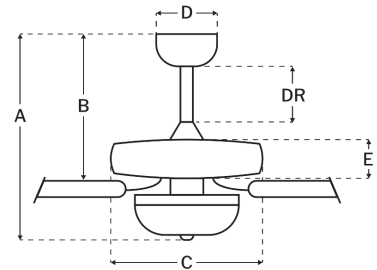

CRAFTMADE™

P119ESP5-52ESPWLN

Pro Plus 119 52" Fan With Optional Light Kit Espresso

UPC#647881220068

Additional Finishes

P119BN5-52BNGW
P119BNK5-52DWGWN
P119FB5-52FBGW

Measurements

Blade Sweep (in):	52
Downrod Length (in):	4
Height (in):	16.3
Canopy Width (in):	5.51
Product Weight (lbs):	16.34
Lead Wire (in):	76
Carton Length (in):	21.57
Carton Width (in):	12.83
Carton Height (in):	10.94
Carton Cube:	1.75
Carton Weight (lbs):	18.48

Motor

Motor Material:	Silicon Steel
Motor Technology:	AC
Motor Size (mm):	153x13
Mounting Options:	Flat or Angled Ceiling
Motor Type:	3-Speed Reversible
Indoor/Outdoor Rating:	Indoor

Blades

Number of Blades:	5
Blades Included:	Yes
Blade Finish:	Espresso/Walnut
Optional Blade Finishes:	No
Blade Material:	MDF
Blade Sweep:	52"
Blade Pitch:	11.5

Warranty

Limited Lifetime Warranty

Ceiling Drop Dimensions

A: Total Height w/ 4" Downrod	16.3"
B: Blade to Ceiling Height	11.25"
C: Housing Width	11.56"
D: Canopy Width	5.51"
E: Housing Height	4.54"

Electrical/Lighting