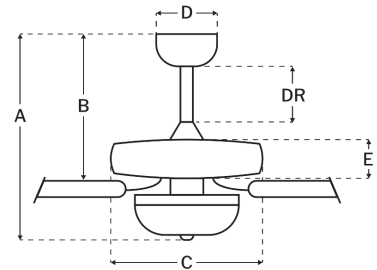

CRAFTMADE™

P114FB5-52FBGW

Pro Plus 114 52" Fan With Integrated Light Kit Flat Black

UPC#647881220020

Additional Finishes

P114BN5-52BNGW
P114BNK5-52DWGWN
P114ESP5-52ESPWLN

Measurements

Blade Sweep (in):	52
Downrod Length (in):	4
Height (in):	19.16
Canopy Width (in):	5.51
Product Weight (lbs):	18.48
Lead Wire (in):	76
Carton Length (in):	24.33
Carton Width (in):	12.83
Carton Height (in):	11.54
Carton Cube:	2.08
Carton Weight (lbs):	21.12

Motor

Motor Material:	Silicon Steel
Motor Technology:	AC
Motor Size (mm):	153x13
Mounting Options:	Flat or Angled Ceiling
Motor Type:	3-Speed Reversible
Indoor/Outdoor Rating:	Indoor

Blades

Number of Blades:	5
Blades Included:	Yes
Blade Finish:	Flat Black/Greywood
Optional Blade Finishes:	No
Blade Material:	MDF
Blade Sweep:	52"
Blade Pitch:	11.5

Warranty

Limited Lifetime Warranty

Ceiling Drop Dimensions

A: Total Height w/ 4" Downrod	19.16"
B: Blade to Ceiling Height	11.25"
C: Housing Width	11.56"
D: Canopy Width	5.51"
E: Housing Height	4.54"

Electrical/Lighting