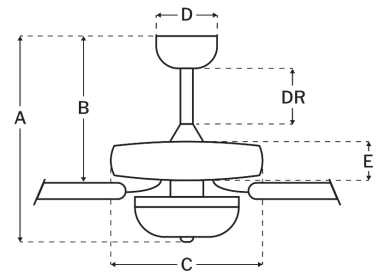

| | |
|-----------------------|-------|
| Blade Sweep (in): | 52 |
| Downrod Length (in): | 4 |
| Height (in): | 19.16 |
| Canopy Width (in): | 5.51 |
| Product Weight (lbs): | 18.48 |
| Lead Wire (in): | 76 |
| Carton Length (in): | 24.33 |
| Carton Width (in): | 12.83 |
| Carton Height (in): | 11.54 |
| Carton Cube: | 2.08 |
| Carton Weight (lbs): | 21.12 |

Motor

| | |
|------------------------|------------------------|
| Motor Material: | Silicon Steel |
| Motor Technology: | AC |
| Motor Size (mm): | 153x13 |
| Mounting Options: | Flat or Angled Ceiling |
| Motor Type: | 3-Speed Reversible |
| Indoor/Outdoor Rating: | Indoor |

Blades

| | |
|--------------------------|-----------------------|
| Number of Blades: | 5 |
| Blades Included: | Yes |
| Blade Finish: | Driftwood/Grey Walnut |
| Optional Blade Finishes: | No |
| Blade Material: | MDF |
| Blade Sweep: | 52" |
| Blade Pitch: | 11.5 |

Warranty

Limited Lifetime Warranty

Ceiling Drop Dimensions

| | |
|-------------------------------|--------|
| A: Total Height w/ 4" Downrod | 19.16" |
| B: Blade to Ceiling Height | 11.25" |
| C: Housing Width | 11.56" |
| D: Canopy Width | 5.51" |
| E: Housing Height | 4.54" |