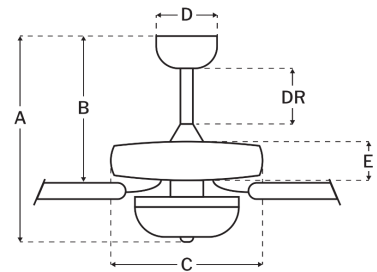

P114FB5-52FBGW

Measurements

Blade Sweep (in):	52
Downrod Length (in):	4
Height (in):	19.16
Canopy Width (in):	5.51
Product Weight (lbs):	18.48
Lead Wire (in):	76
Carton Length (in):	24.33
Carton Width (in):	12.83
Carton Height (in):	11.54
Carton Cube:	2.08
Carton Weight (lbs):	21.12

Motor

Motor Material:	Silicon Steel
Motor Technology:	AC
Motor Size (mm):	153x13
Mounting Options:	Flat or Angled Ceiling
Motor Type:	3-Speed Reversible
Indoor/Outdoor Rating:	Indoor

Blades

Number of Blades:	5
Blades Included:	Yes
Blade Finish:	Brushed Nickel/Greywood
Optional Blade Finishes:	No
Blade Material:	MDF
Blade Sweep:	52"
Blade Pitch:	11.5

Warranty

Limited Lifetime Warranty

Ceiling Drop Dimensions

A: Total Height w/ 4" Downrod	19.16"
B: Blade to Ceiling Height	11.25"
C: Housing Width	11.56"
D: Canopy Width	5.51"
E: Housing Height	4.54"

Electrical/Lighting