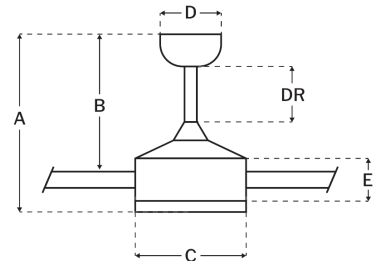

Measurements

Blade Sweep (in):	52
Downrod Length (in):	4
Height (in):	13.97
Canopy Width (in):	5.51
Product Weight (lbs):	15.4
Lead Wire (in):	76
Carton Length (in):	22.36
Carton Width (in):	12.83
Carton Height (in):	10.75
Carton Cube:	1.79
Carton Weight (lbs):	17.38

Motor

Motor Material:	Silicon Steel
Motor Technology:	AC
Motor Size (mm):	153x13
Mounting Options:	Flat or Angled Ceiling
Motor Type:	4-Speed Reversible
Indoor/Outdoor Rating:	Indoor

Blades

Number of Blades:	5
Blades Included:	Yes
Blade Finish:	Black Walnut/Flat Black
Optional Blade Finishes:	No
Blade Material:	MDF
Blade Sweep:	52"
Blade Pitch:	11.5

Warranty

Limited Lifetime Warranty

Ceiling Drop Dimensions

A: Total Height w/ 4" Downrod	13.97"
B: Blade to Ceiling Height	10.81"
C: Housing Width	11.56"
D: Canopy Width	5.51"
E: Housing Height	4.54"

Electrical/Lighting