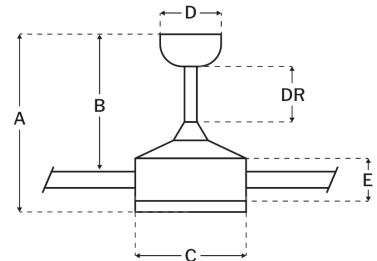

Motor

| | |
|------------------------|------------------------|
| Motor Material: | Silicon Steel |
| Motor Technology: | AC |
| Motor Size (mm): | 153x13 |
| Mounting Options: | Flat or Angled Ceiling |
| Motor Type: | 4-Speed Reversible |
| Indoor/Outdoor Rating: | Indoor |

Warranty

Limited Lifetime Warranty

Ceiling Drop Dimensions

| | |
|-------------------------------|--------|
| A: Total Height w/ 4" Downrod | 13.97" |
| B: Blade to Ceiling Height | 10.81" |
| C: Housing Width | 11.56" |
| D: Canopy Width | 5.51" |
| E: Housing Height | 4.54" |