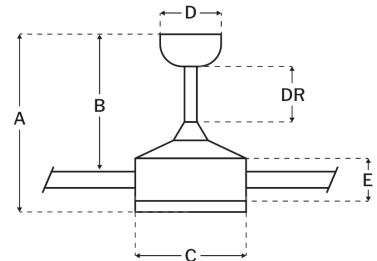

Motor

Motor Material:	Silicon Steel
Motor Technology:	AC
Motor Size (mm):	153x13
Mounting Options:	Flat or Angled Ceiling
Motor Type:	4-Speed Reversible
Indoor/Outdoor Rating:	Indoor

Blades

Number of Blades:	5
Blades Included:	Yes
Blade Finish:	Brushed Nickel/Greywood
Optional Blade Finishes:	No
Blade Material:	MDF
Blade Sweep:	52"
Blade Pitch:	11.5

Warranty

Limited Lifetime Warranty

Ceiling Drop Dimensions

A: Total Height w/ 4" Downrod	13.97"
B: Blade to Ceiling Height	10.81"
C: Housing Width	11.56"
D: Canopy Width	5.51"
E: Housing Height	4.54"

Electrical/Lighting