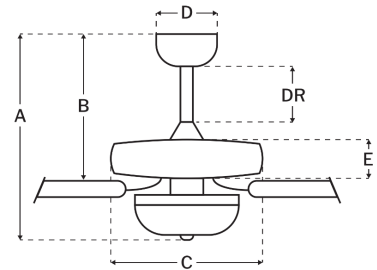

Measurements

Blade Sweep (in):	52
Downrod Length (in):	4
Height (in):	19.16
Canopy Width (in):	5.51
Product Weight (lbs):	18.7
Lead Wire (in):	76
Carton Length (in):	24.33
Carton Width (in):	12.83
Carton Height (in):	11.54
Carton Cube:	2.08
Carton Weight (lbs):	21.34

Motor

Motor Material:	Silicon Steel
Motor Technology:	AC
Motor Size (mm):	153x13
Mounting Options:	Flat or Angled Ceiling
Motor Type:	3-Speed Reversible
Indoor/Outdoor Rating:	Indoor

Blades

Number of Blades:	5
Blades Included:	Yes
Blade Finish:	White/Washed Oak
Optional Blade Finishes:	No
Blade Material:	MDF
Blade Sweep:	52"
Blade Pitch:	11.5

Warranty

Limited Lifetime Warranty

Ceiling Drop Dimensions

A: Total Height w/ 4" Downrod	19.16"
B: Blade to Ceiling Height	11.25"
C: Housing Width	11.56"
D: Canopy Width	5.51"
E: Housing Height	4.54"

Electrical/Lighting