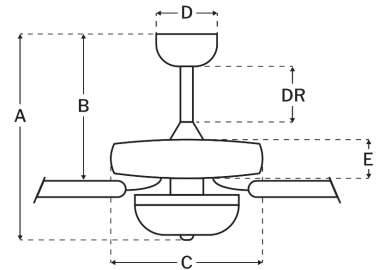

Measurements

Blade Sweep (in):	52
Downrod Length (in):	4
Height (in):	19.16
Canopy Width (in):	5.51
Product Weight (lbs):	18.7
Lead Wire (in):	76
Carton Length (in):	24.33
Carton Width (in):	12.83
Carton Height (in):	11.54
Carton Cube:	2.08
Carton Weight (lbs):	21.34

Motor

Motor Material:	Silicon Steel
Motor Technology:	AC
Motor Size (mm):	153x13
Mounting Options:	Flat or Angled Ceiling
Motor Type:	3-Speed Reversible
Indoor/Outdoor Rating:	Indoor

Blades

Number of Blades:	5
Blades Included:	Yes
Blade Finish:	Black Walnut/Flat Black
Optional Blade Finishes:	No
Blade Material:	MDF
Blade Sweep:	52"
Blade Pitch:	11.5

Warranty

Limited Lifetime Warranty

Ceiling Drop Dimensions

A: Total Height w/ 4" Downrod	19.16"
B: Blade to Ceiling Height	11.25"
C: Housing Width	11.56"
D: Canopy Width	5.51"
E: Housing Height	4.54"

Electrical/Lighting