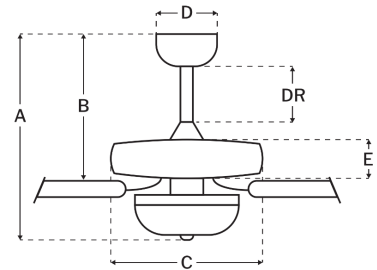

Measurements

Blade Sweep (in):	52
Downrod Length (in):	4
Height (in):	19.16
Canopy Width (in):	5.51
Product Weight (lbs):	18.7
Lead Wire (in):	76
Carton Length (in):	24.33
Carton Width (in):	12.83
Carton Height (in):	11.54
Carton Cube:	2.09
Carton Weight (lbs):	21.34

Motor

Motor Material:	Silicon Steel
Motor Technology:	AC
Motor Size (mm):	153x13
Mounting Options:	Flat or Angled Ceiling
Motor Type:	3-Speed Reversible
Indoor/Outdoor Rating:	Indoor

Blades

Number of Blades:	5
Blades Included:	Yes
Blade Finish:	Black Walnut/Flat Black
Optional Blade Finishes:	No
Blade Material:	MDF
Blade Sweep:	52"
Blade Pitch:	11.5

Warranty

Limited Lifetime Warranty

Ceiling Drop Dimensions

A: Total Height w/ 4" Downrod	19.16"
B: Blade to Ceiling Height	11.25"
C: Housing Width	11.56"
D: Canopy Width	5.51"
E: Housing Height	4.54"

Electrical/Lighting