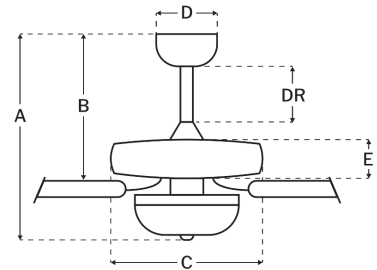

### Measurements

Blade Sweep (in):	52
Downrod Length (in):	4
Height (in):	19.16
Canopy Width (in):	5.51
Product Weight (lbs):	18.7
Lead Wire (in):	76
Carton Length (in):	24.33
Carton Width (in):	12.83
Carton Height (in):	11.54
Carton Cube:	2.08
Carton Weight (lbs):	21.34