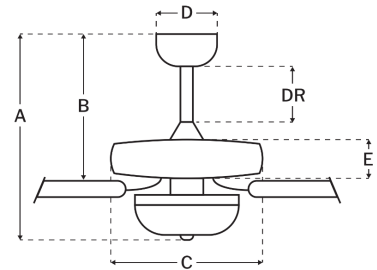

Measurements

Blade Sweep (in):	52
Downrod Length (in):	4
Height (in):	17.69
Canopy Width (in):	5.51
Product Weight (lbs):	19.71
Lead Wire (in):	76
Carton Length (in):	25.12
Carton Width (in):	12.83
Carton Height (in):	10.75
Carton Cube:	2.01
Carton Weight (lbs):	22.11

Motor

Motor Material:	Silicon Steel
Motor Technology:	AC
Motor Size (mm):	153x13
Mounting Options:	Flat or Angled Ceiling
Motor Type:	3-Speed Reversible
Indoor/Outdoor Rating:	Indoor

Blades

Number of Blades:	5
Blades Included:	Yes
Blade Finish:	White/Washed Oak
Optional Blade Finishes:	No
Blade Material:	MDF
Blade Sweep:	52"
Blade Pitch:	11.5

Warranty

Limited Lifetime Warranty

Ceiling Drop Dimensions

A: Total Height w/ 4" Downrod	17.69"
B: Blade to Ceiling Height	11.25"
C: Housing Width	11.56"
D: Canopy Width	5.51"
E: Housing Height	4.54"

Electrical/Lighting